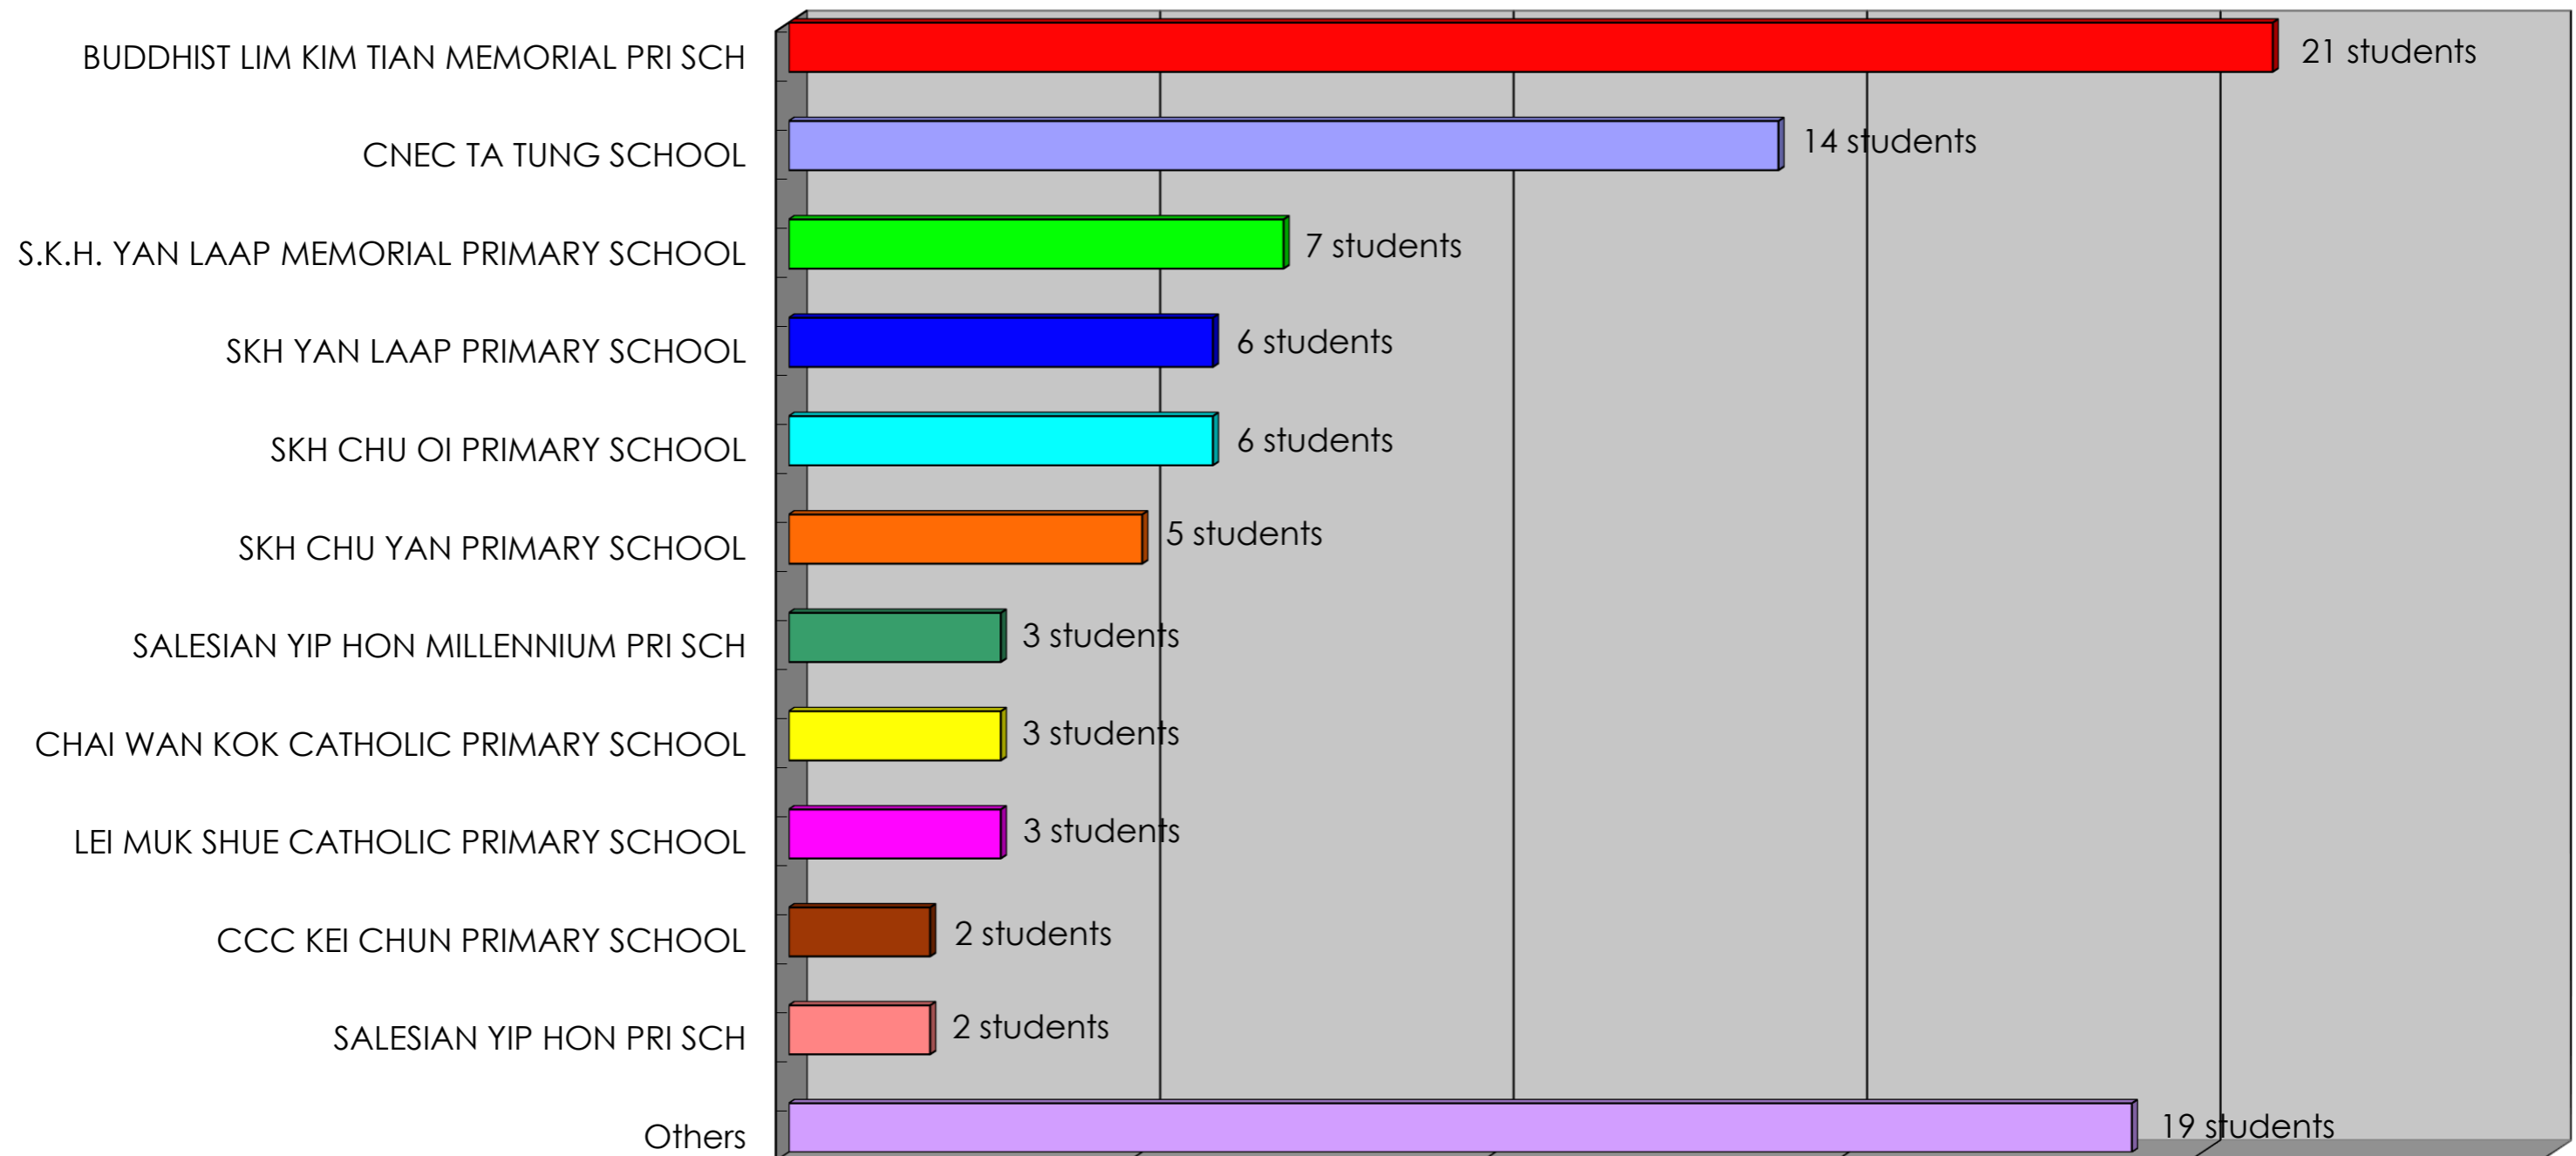

Primary One Allocation in school year 2015/16

*A total of 91 graduates participated in the Primary One Allocation this year.

There are 37 graduates who have been successfully assigned in the first stage of "Discretionary Places Admission". In the second stage of "Central Allocation", there are 54 graduates participated, of which 38 graduates were assigned the first 3 choices.