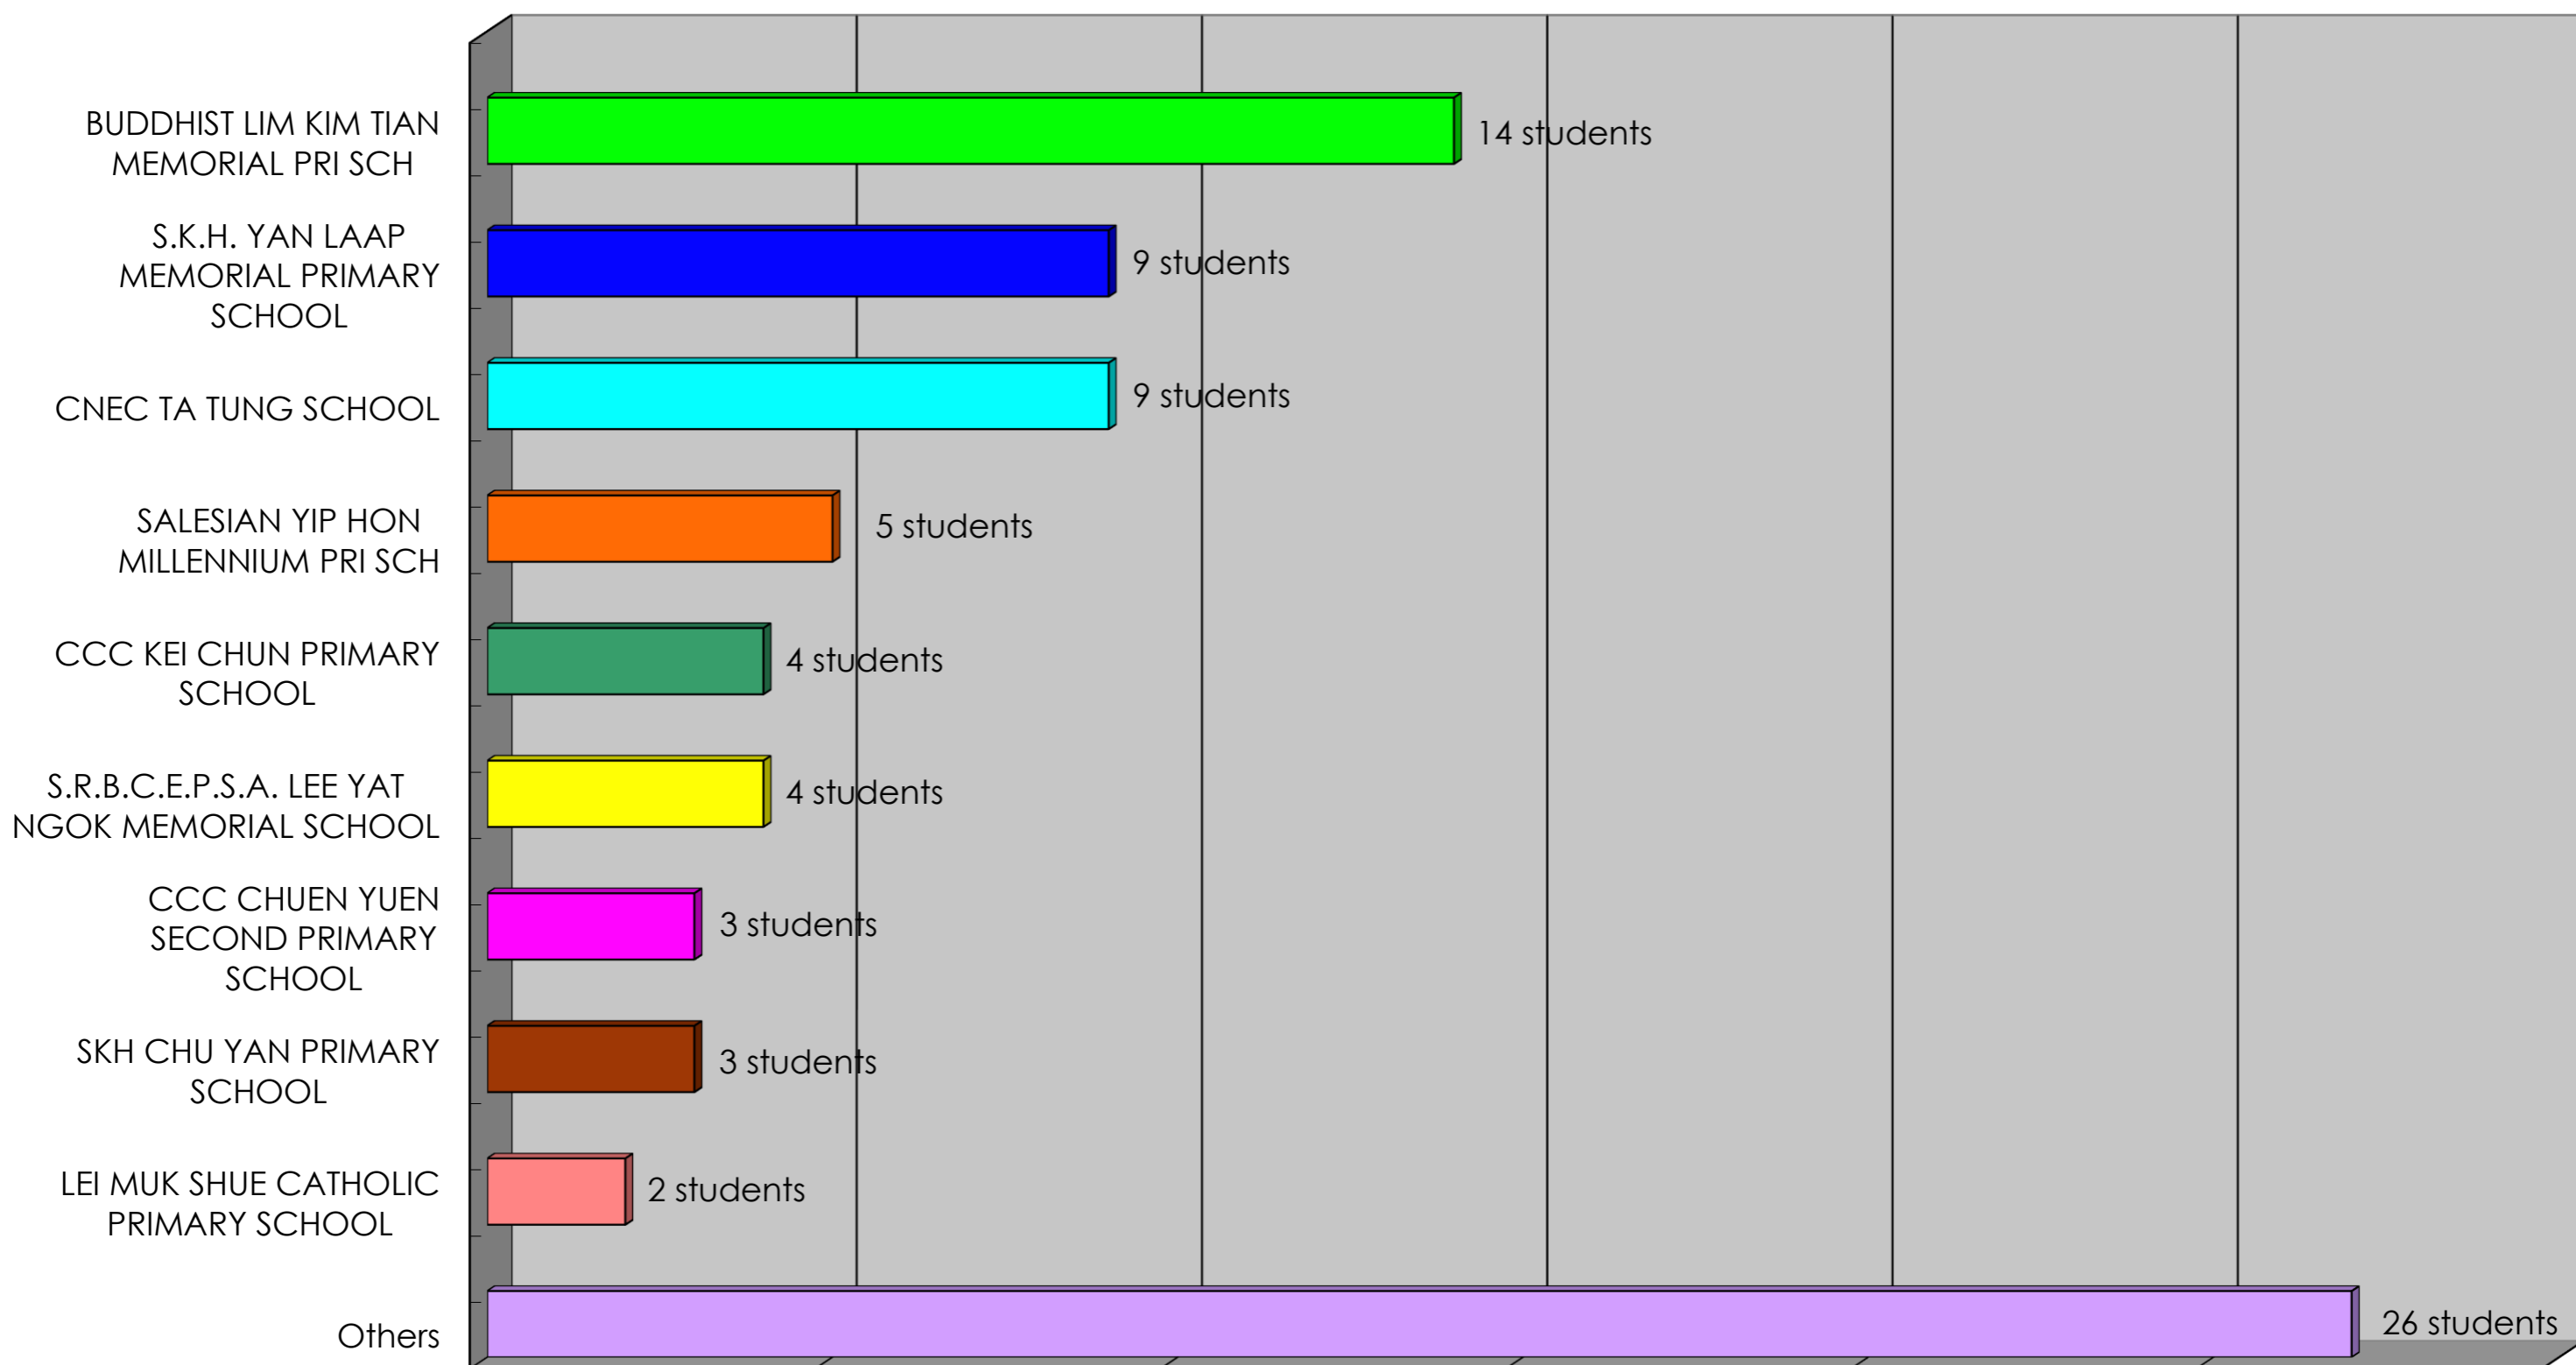

# Primary One Allocation in school year 2016/17

\*A total of 79 graduates participated in the Primary One Allocation this year.

There are 30 graduates who have been successfully assigned in the first stage of "Discretionary Places Admission". In the second stage of "Central Allocation", there are 49 graduates participated, of which 38 graduates were assigned the first 3 choices.