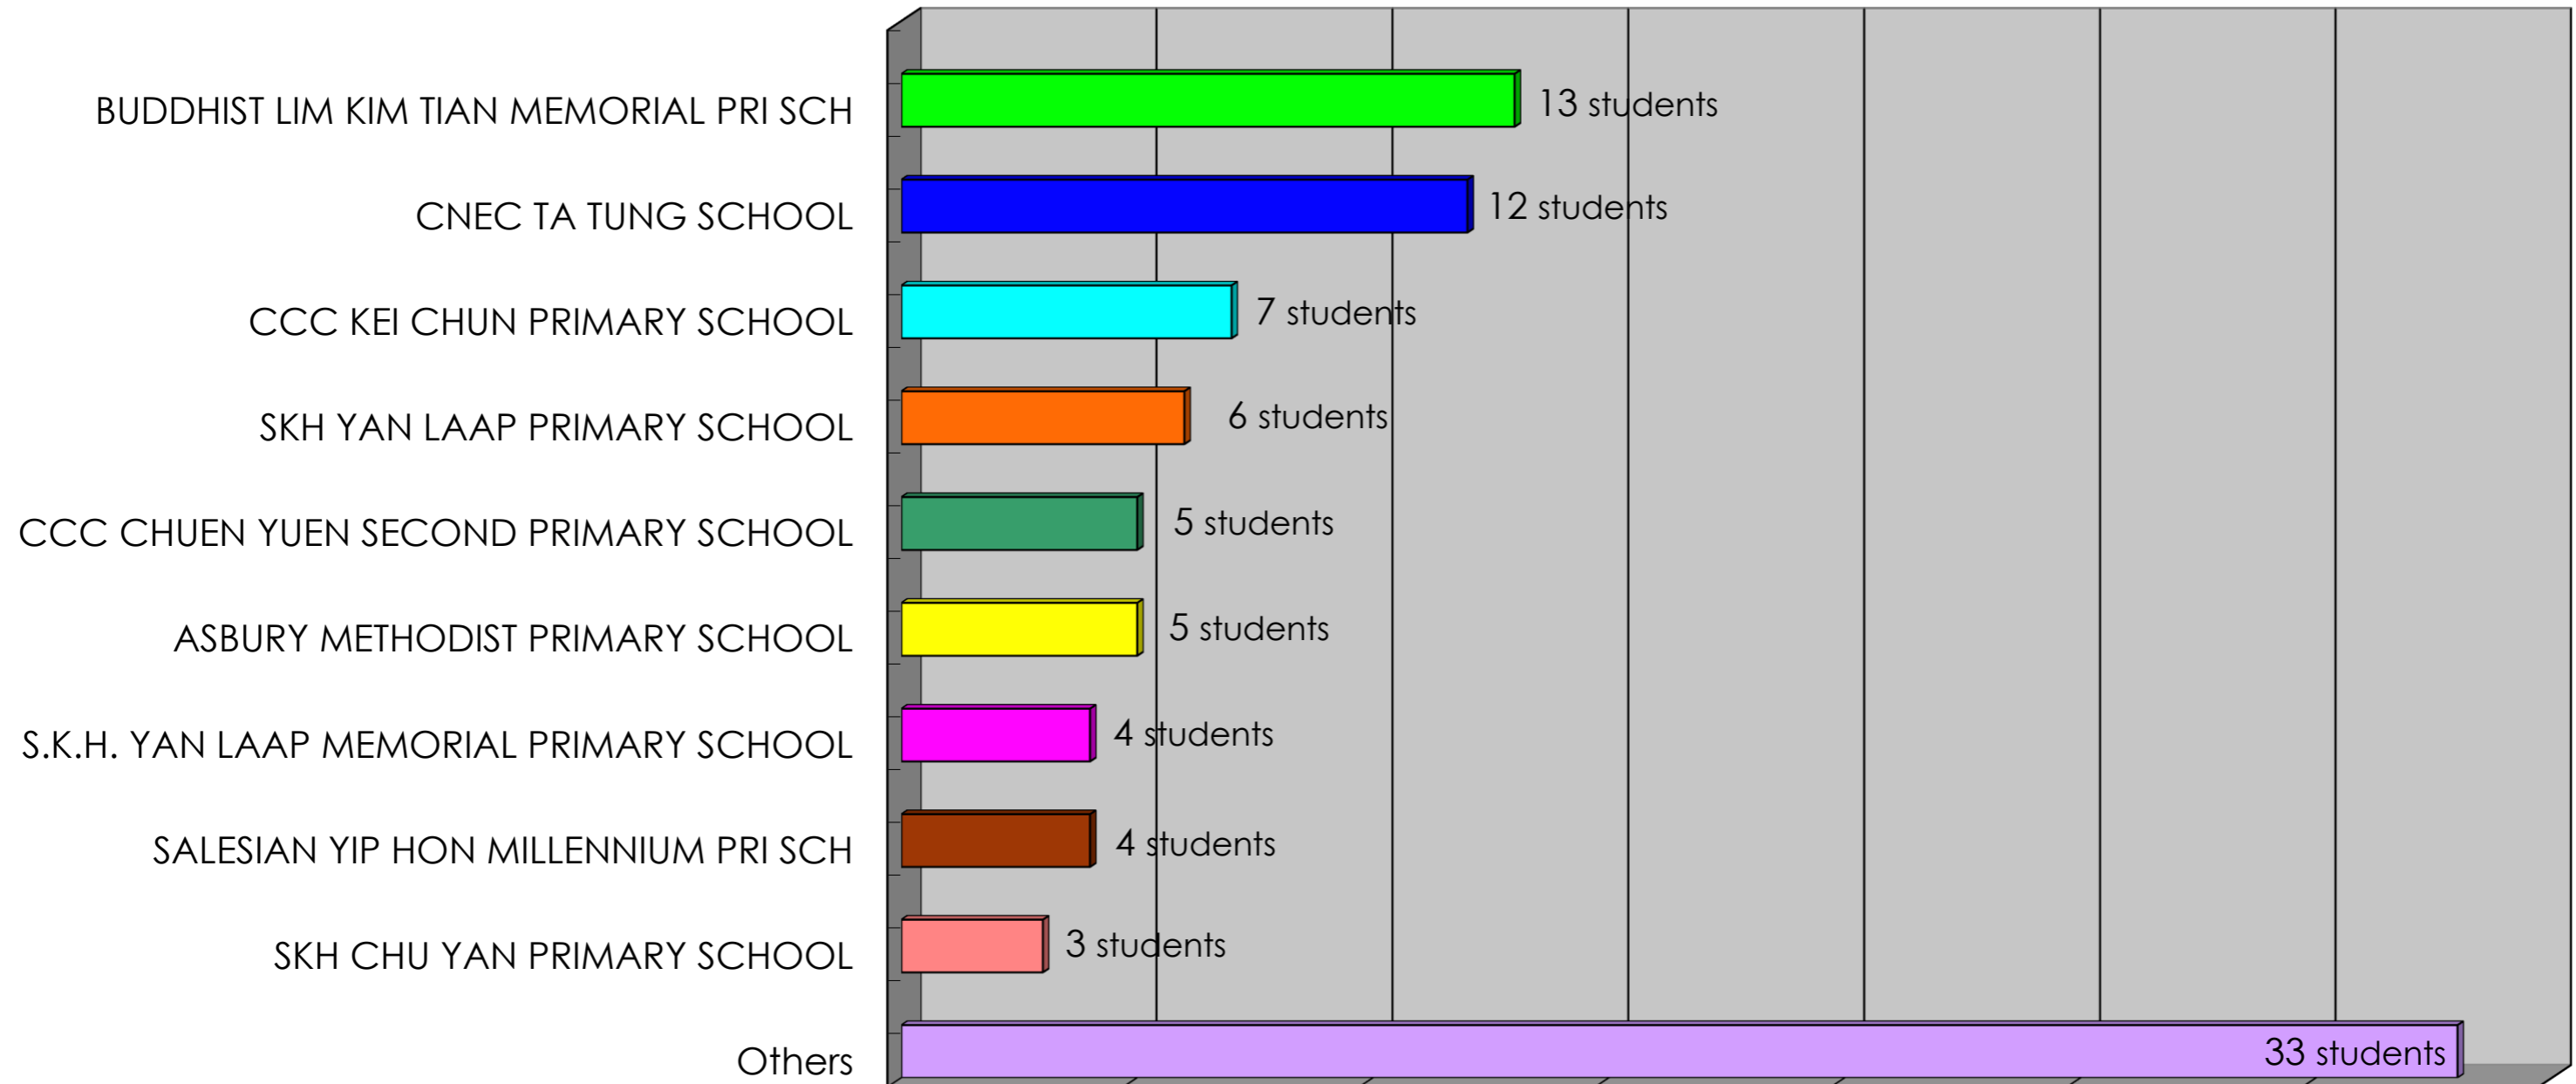

Primary One Allocation in school year 2017/18

*A total of 92 graduates participated in the Primary One Allocation this year.

There are 34 graduates who have been successfully assigned in the first stage of "Discretionary Places Admission". In the second stage of "Central Allocation", there are 58 graduates participated, of which 35 graduates were assigned the first 3 choices.