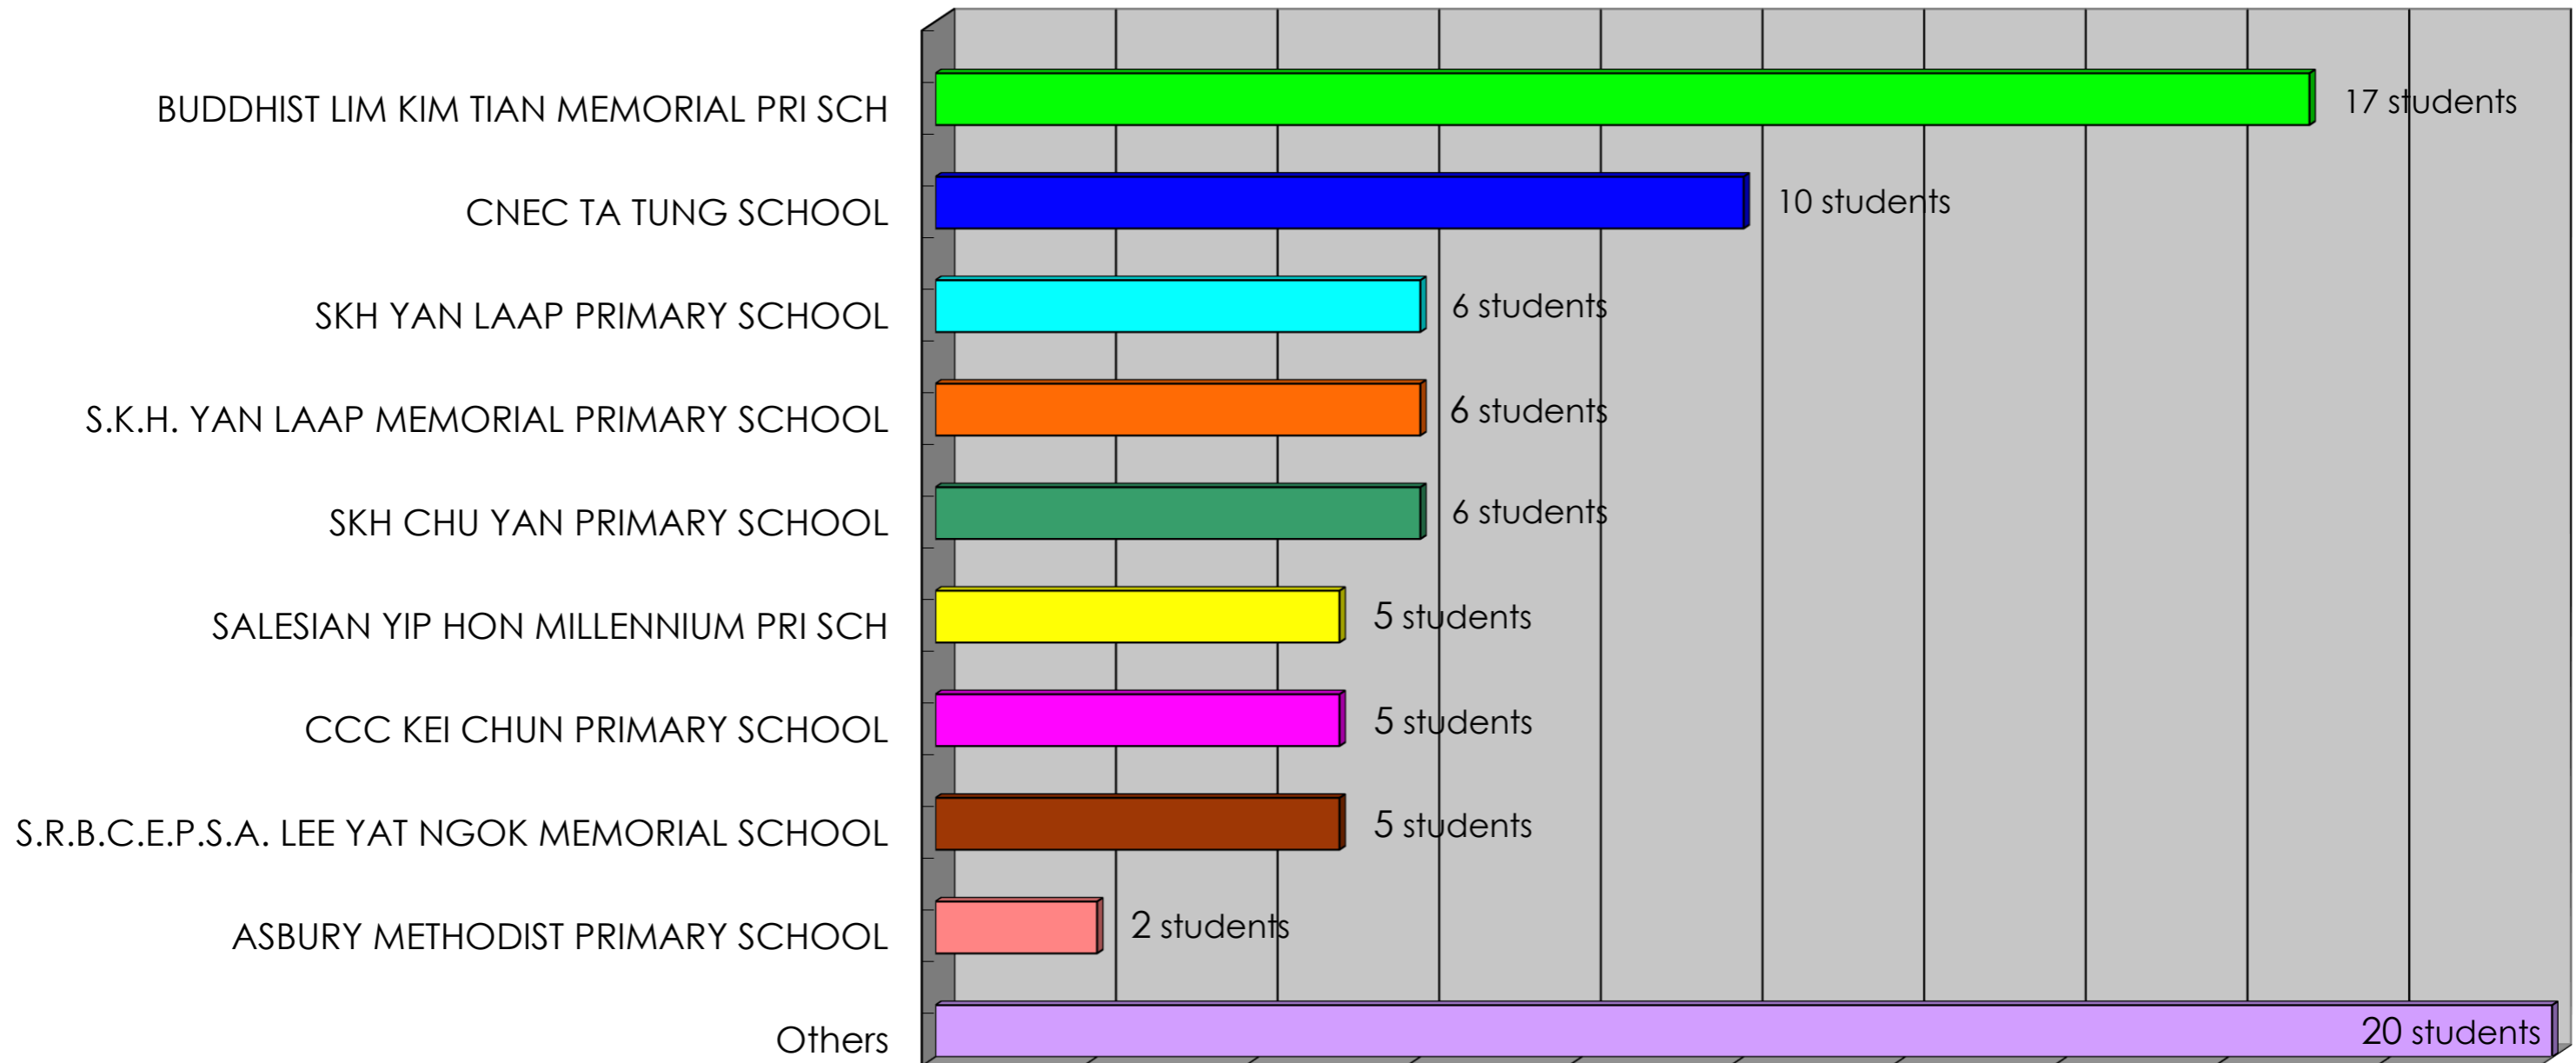

Primary One Allocation in school year 2018/19

* A total of 82 graduates participated in the Primary One Allocation this year.

There are 32 graduates who have been successfully assigned in the first stage of "Discretionary Places Admission". In the second stage of "Central Allocation", there are 50 graduates participated, of which 38 graduates were assigned the first 3 choices.