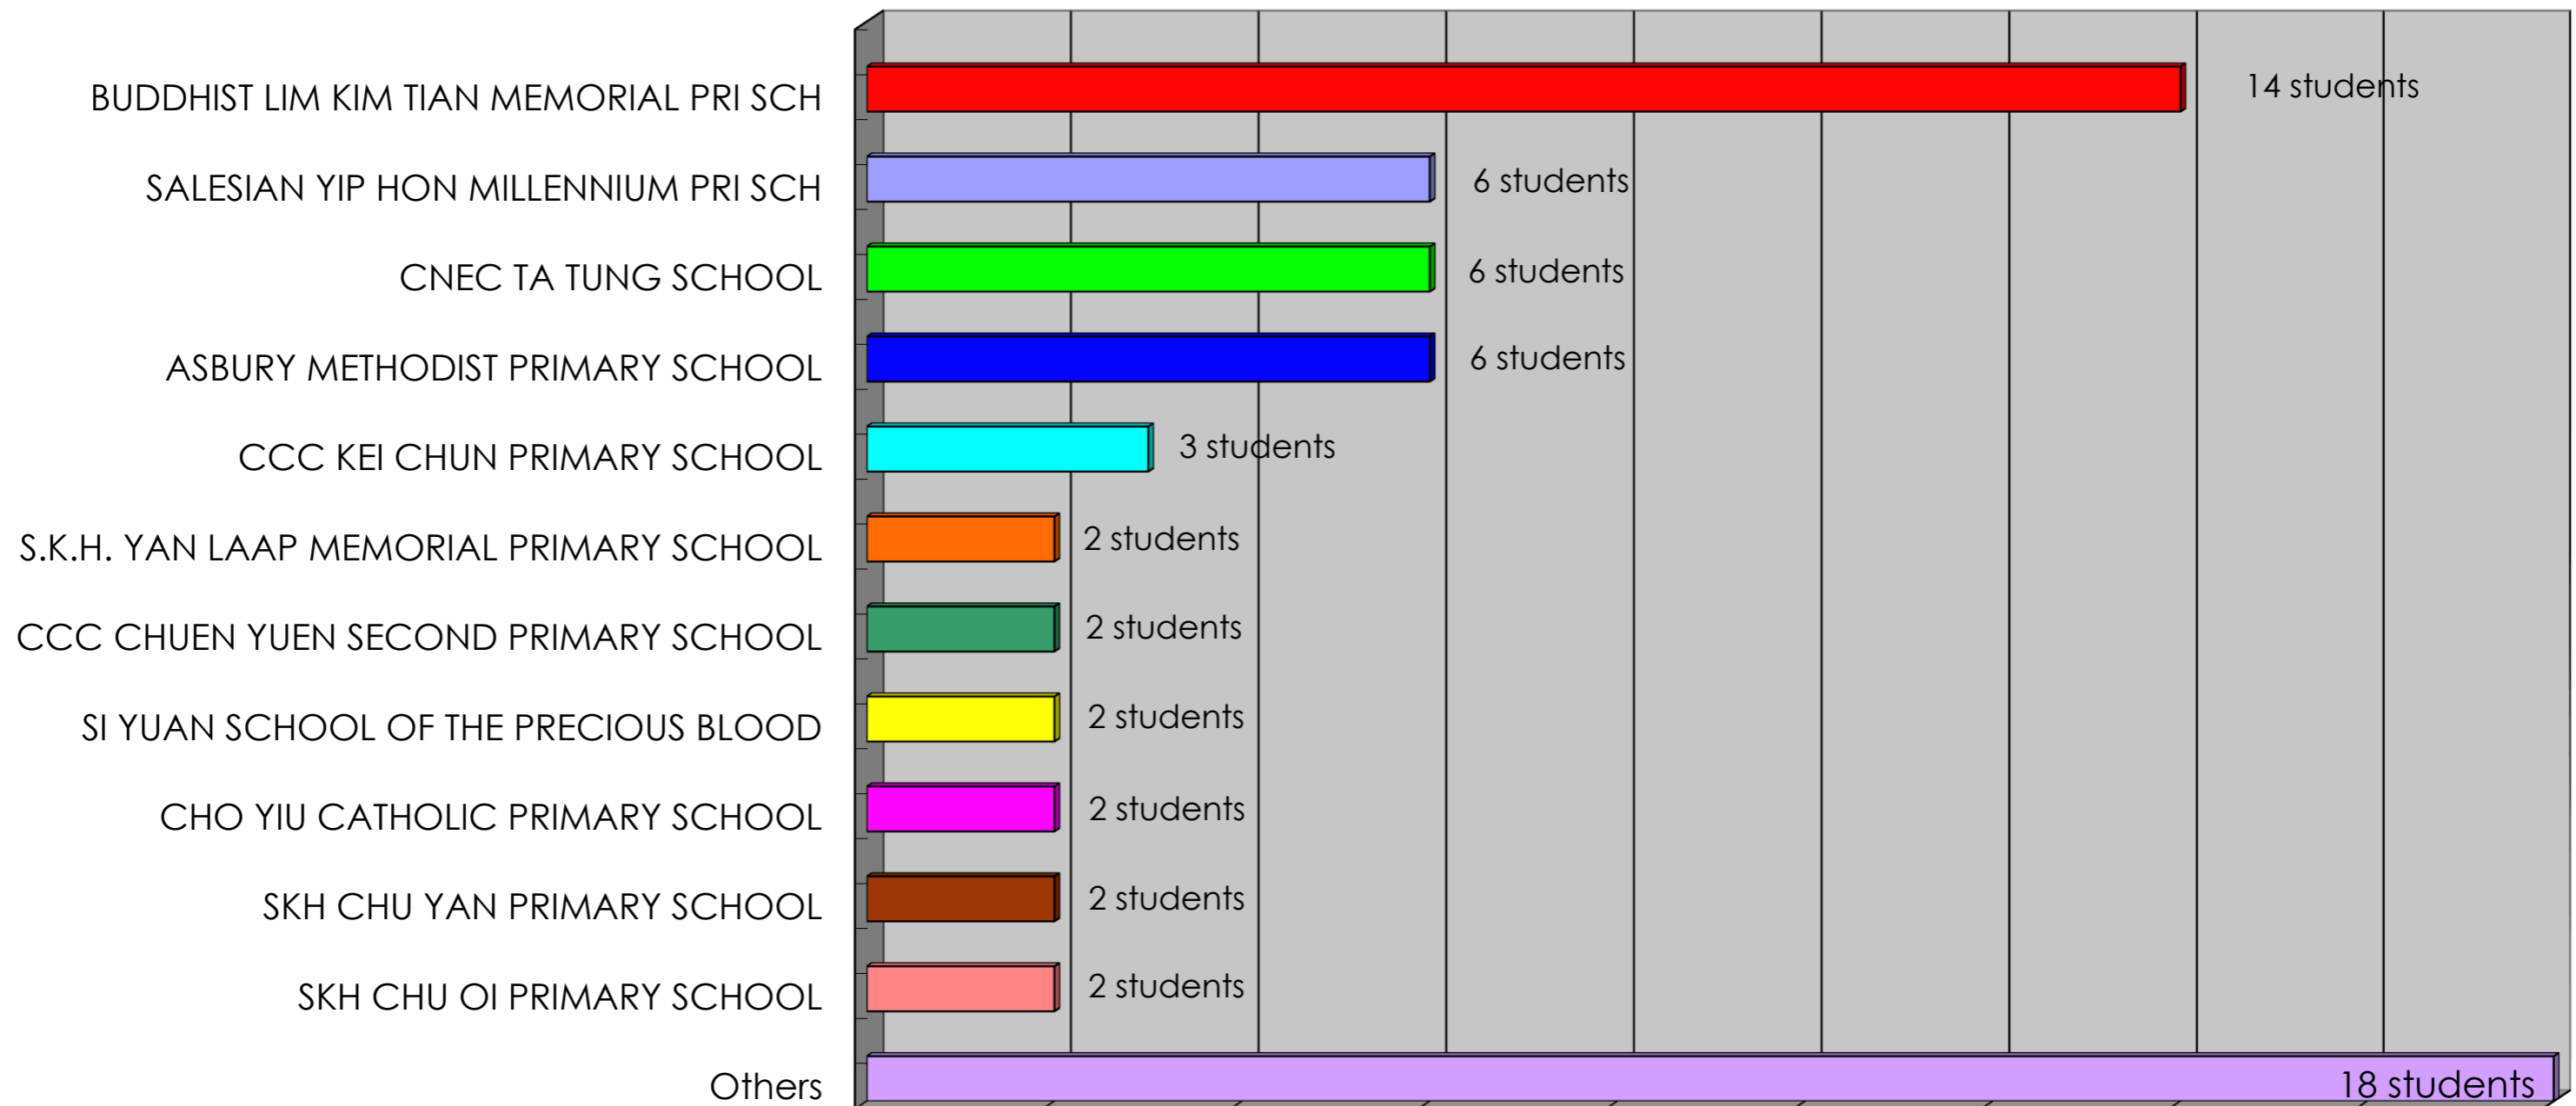

Primary One Allocation in school year 2019/20

*A total of 65 graduates participated in the Primary One Allocation this year.

There are 35 graduates who have been successfully assigned in the first stage of "Discretionary Places Admission". In the second stage of "Central Allocation", there are 30 graduates participated, of which 20 graduates were assigned the first 3 choices.