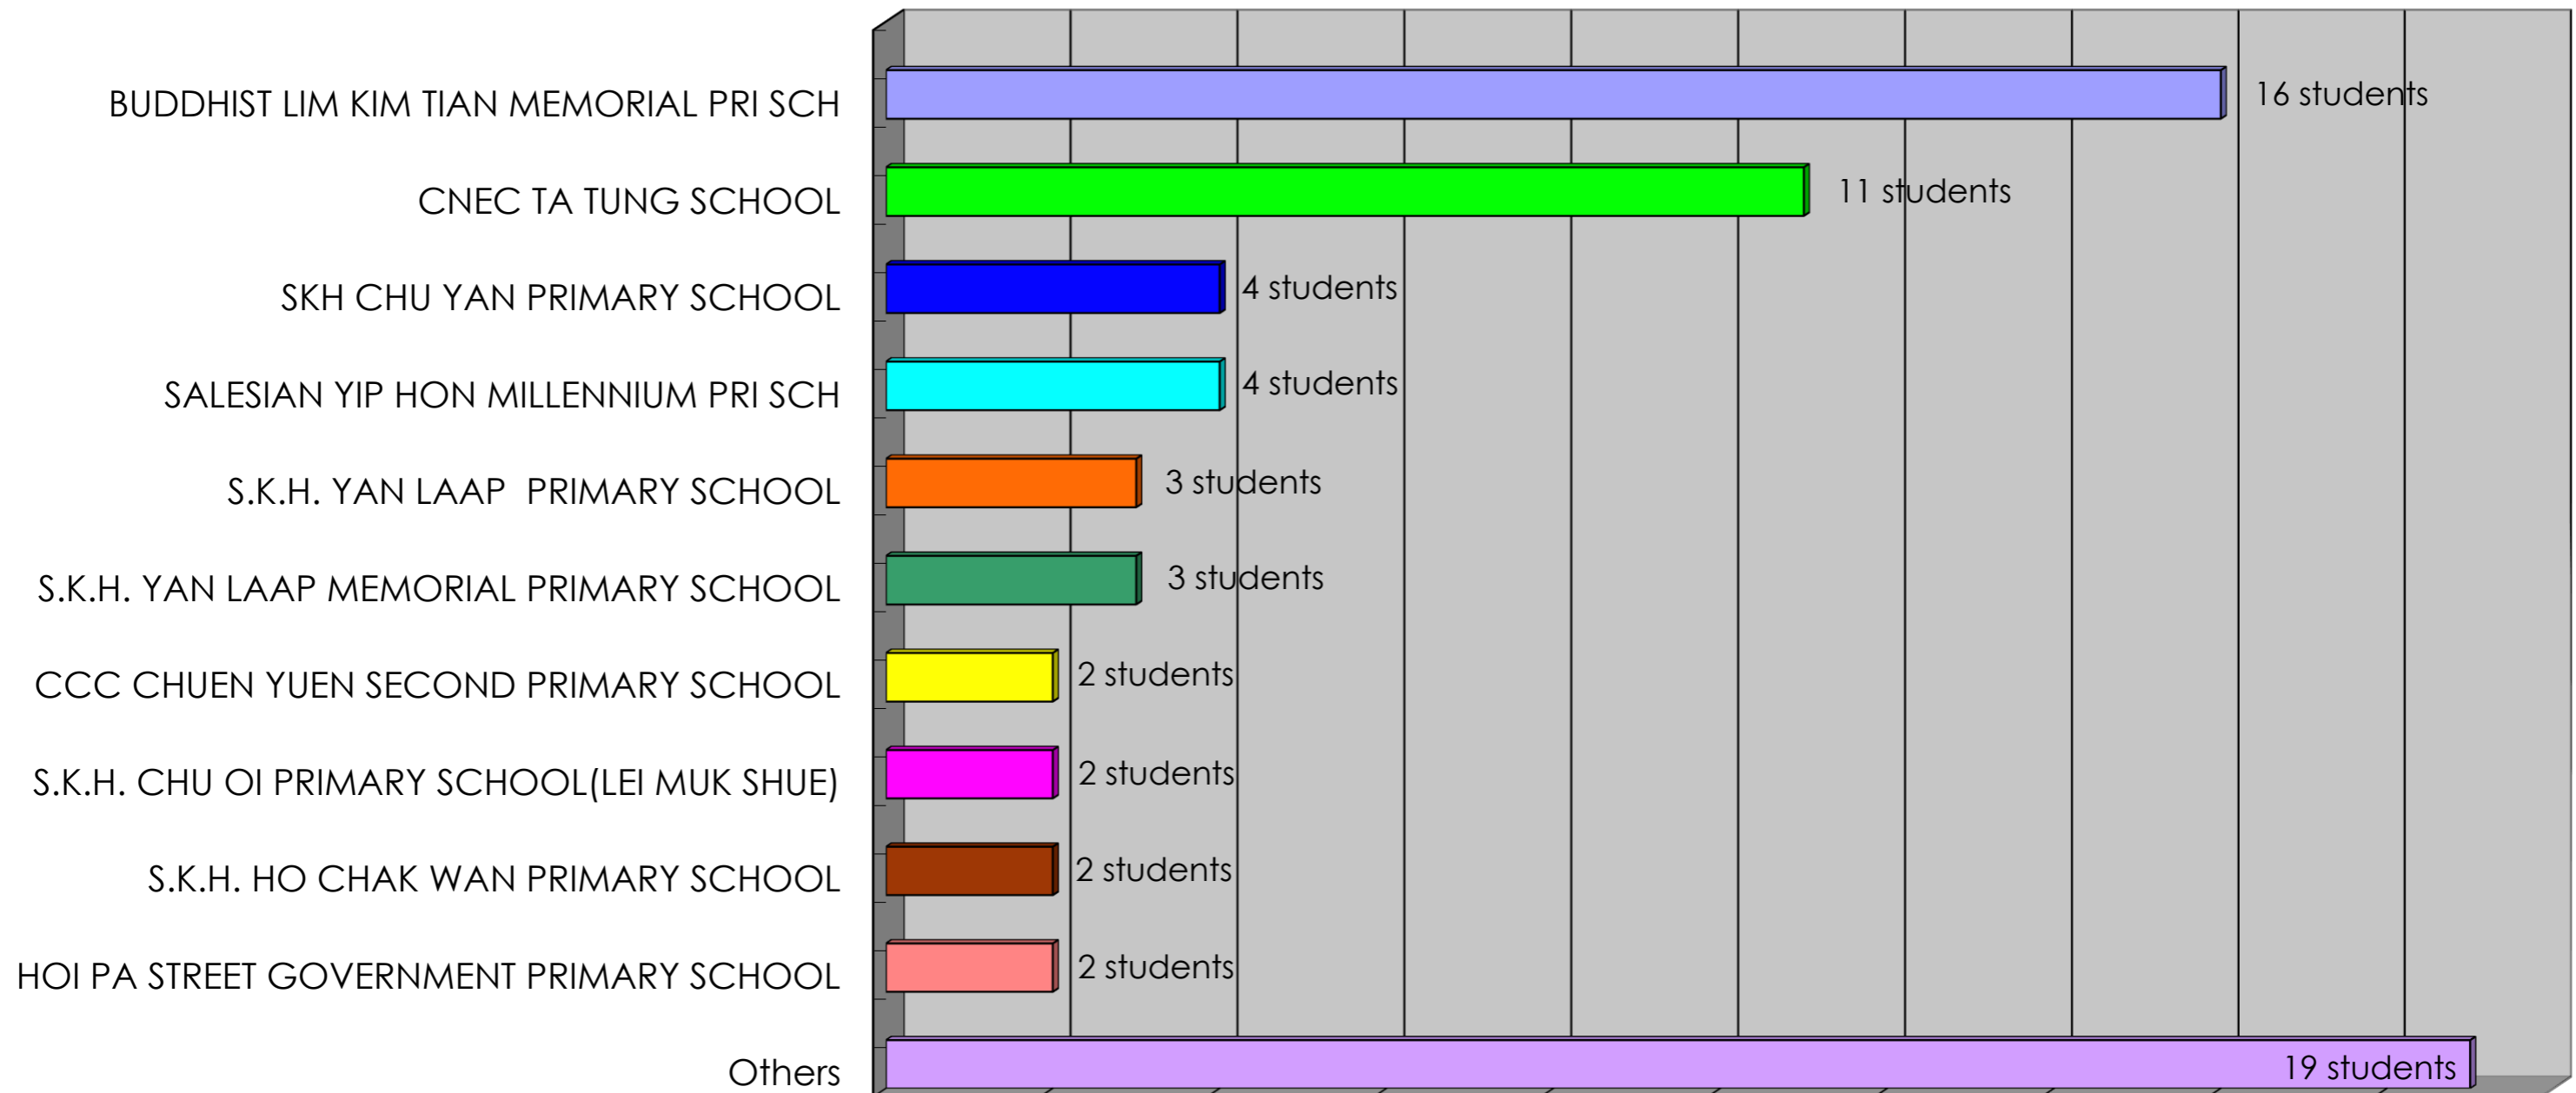

# Primary One Allocation in school year 2020/21

\*A total of 68 graduates participated in the Primary One Allocation this year.

There are 38 graduates who have been successfully assigned in the first stage of "Discretionary Places Admission". In the second stage of "Central Allocation", there are 30 graduates participated, of which 25 graduates were assigned the first 3 choices.