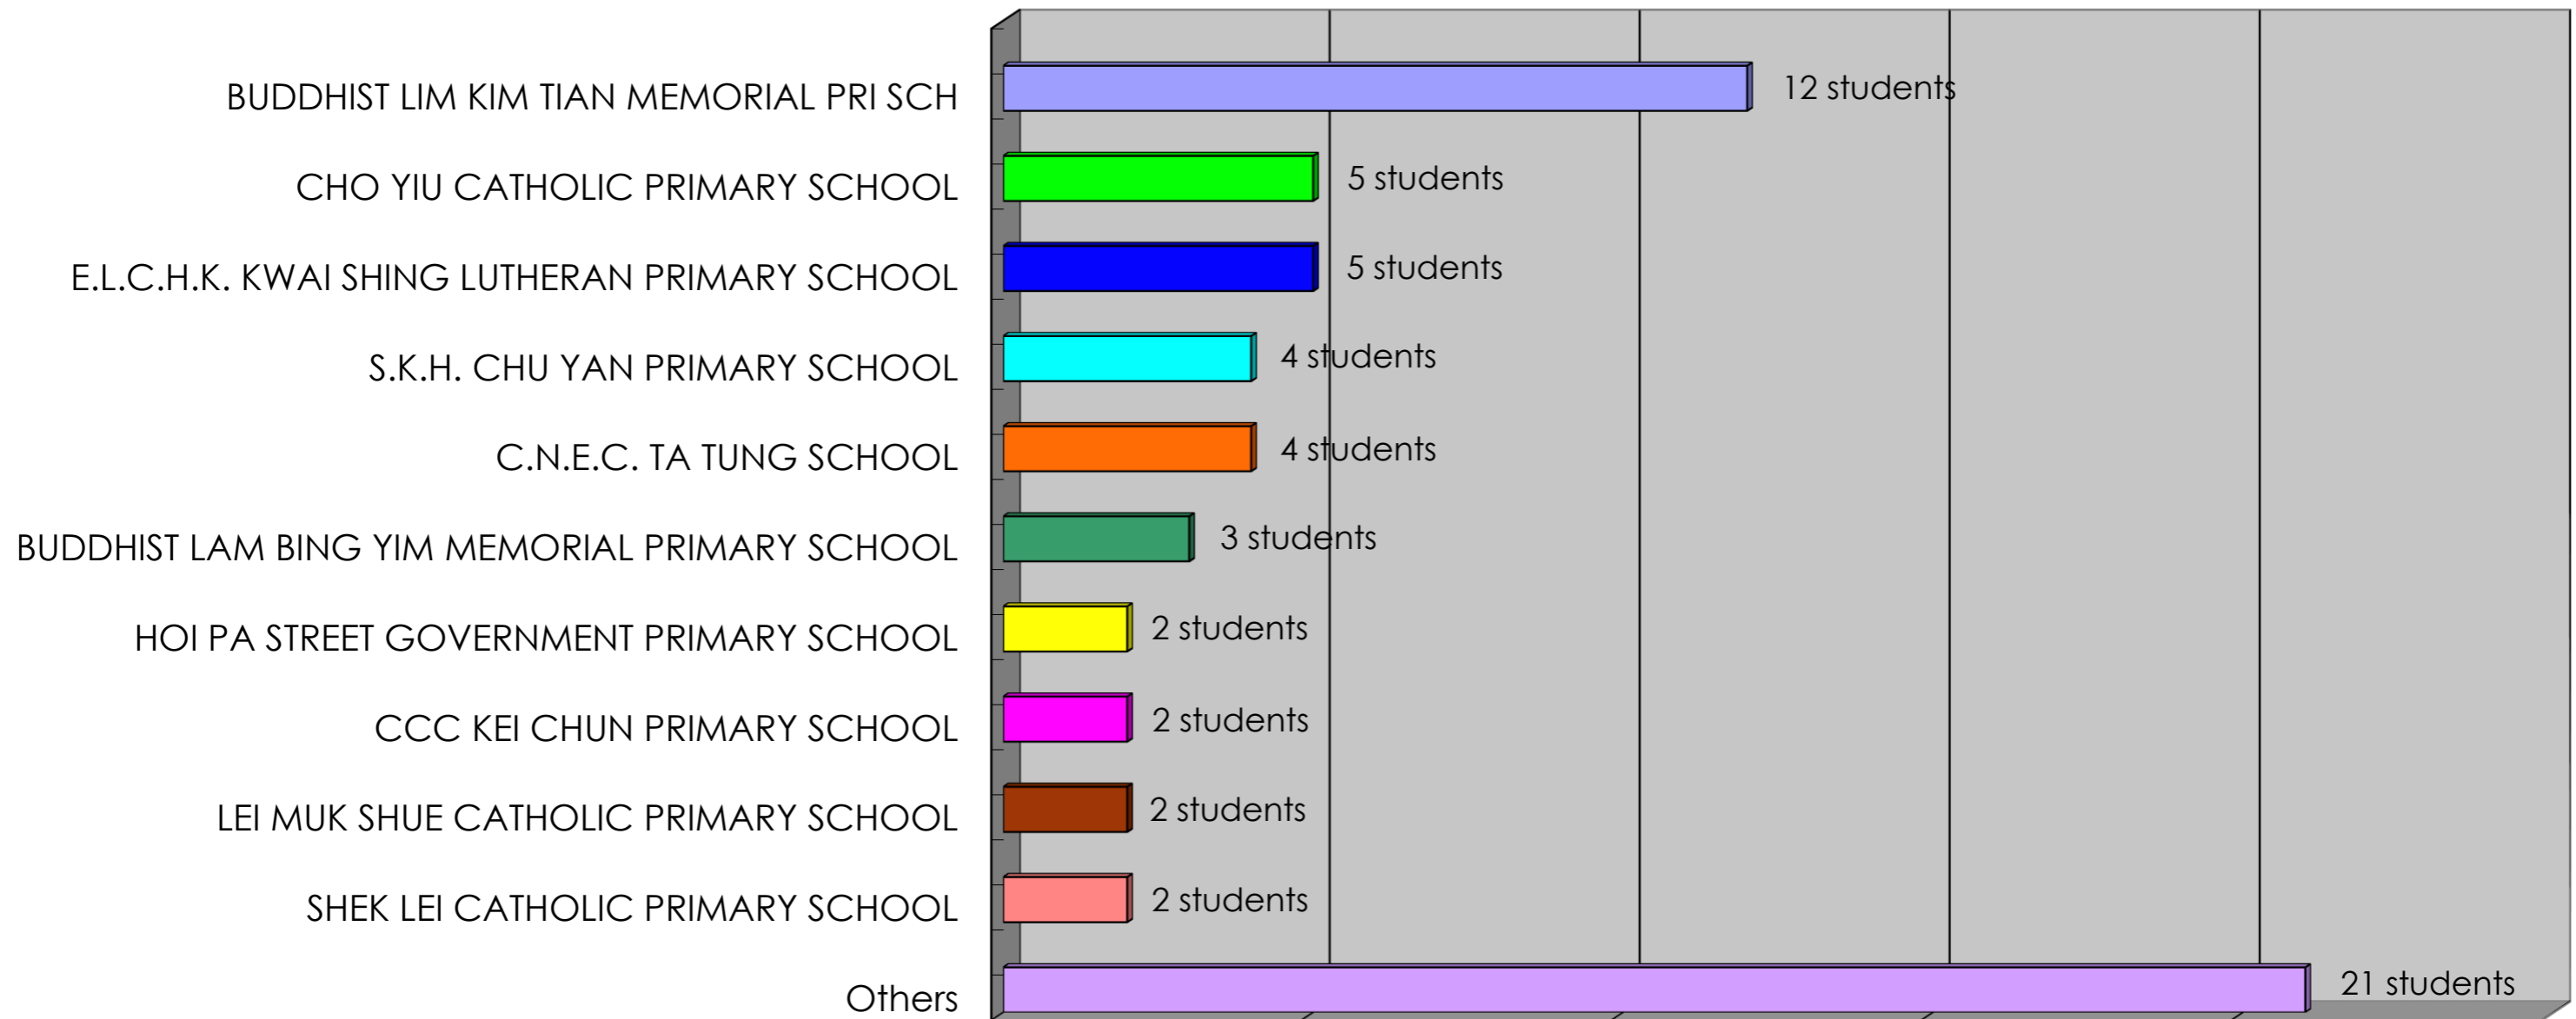

Primary One Allocation in school year 2021/22

*A total of 62 graduates participated in the Primary One Allocation this year.

There are 31 graduates who have been successfully assigned in the first stage of "Discretionary Places Admission". In the second stage of "Central Allocation", there are 31 graduates participated, of which 27 graduates were assigned the first 3 choices.