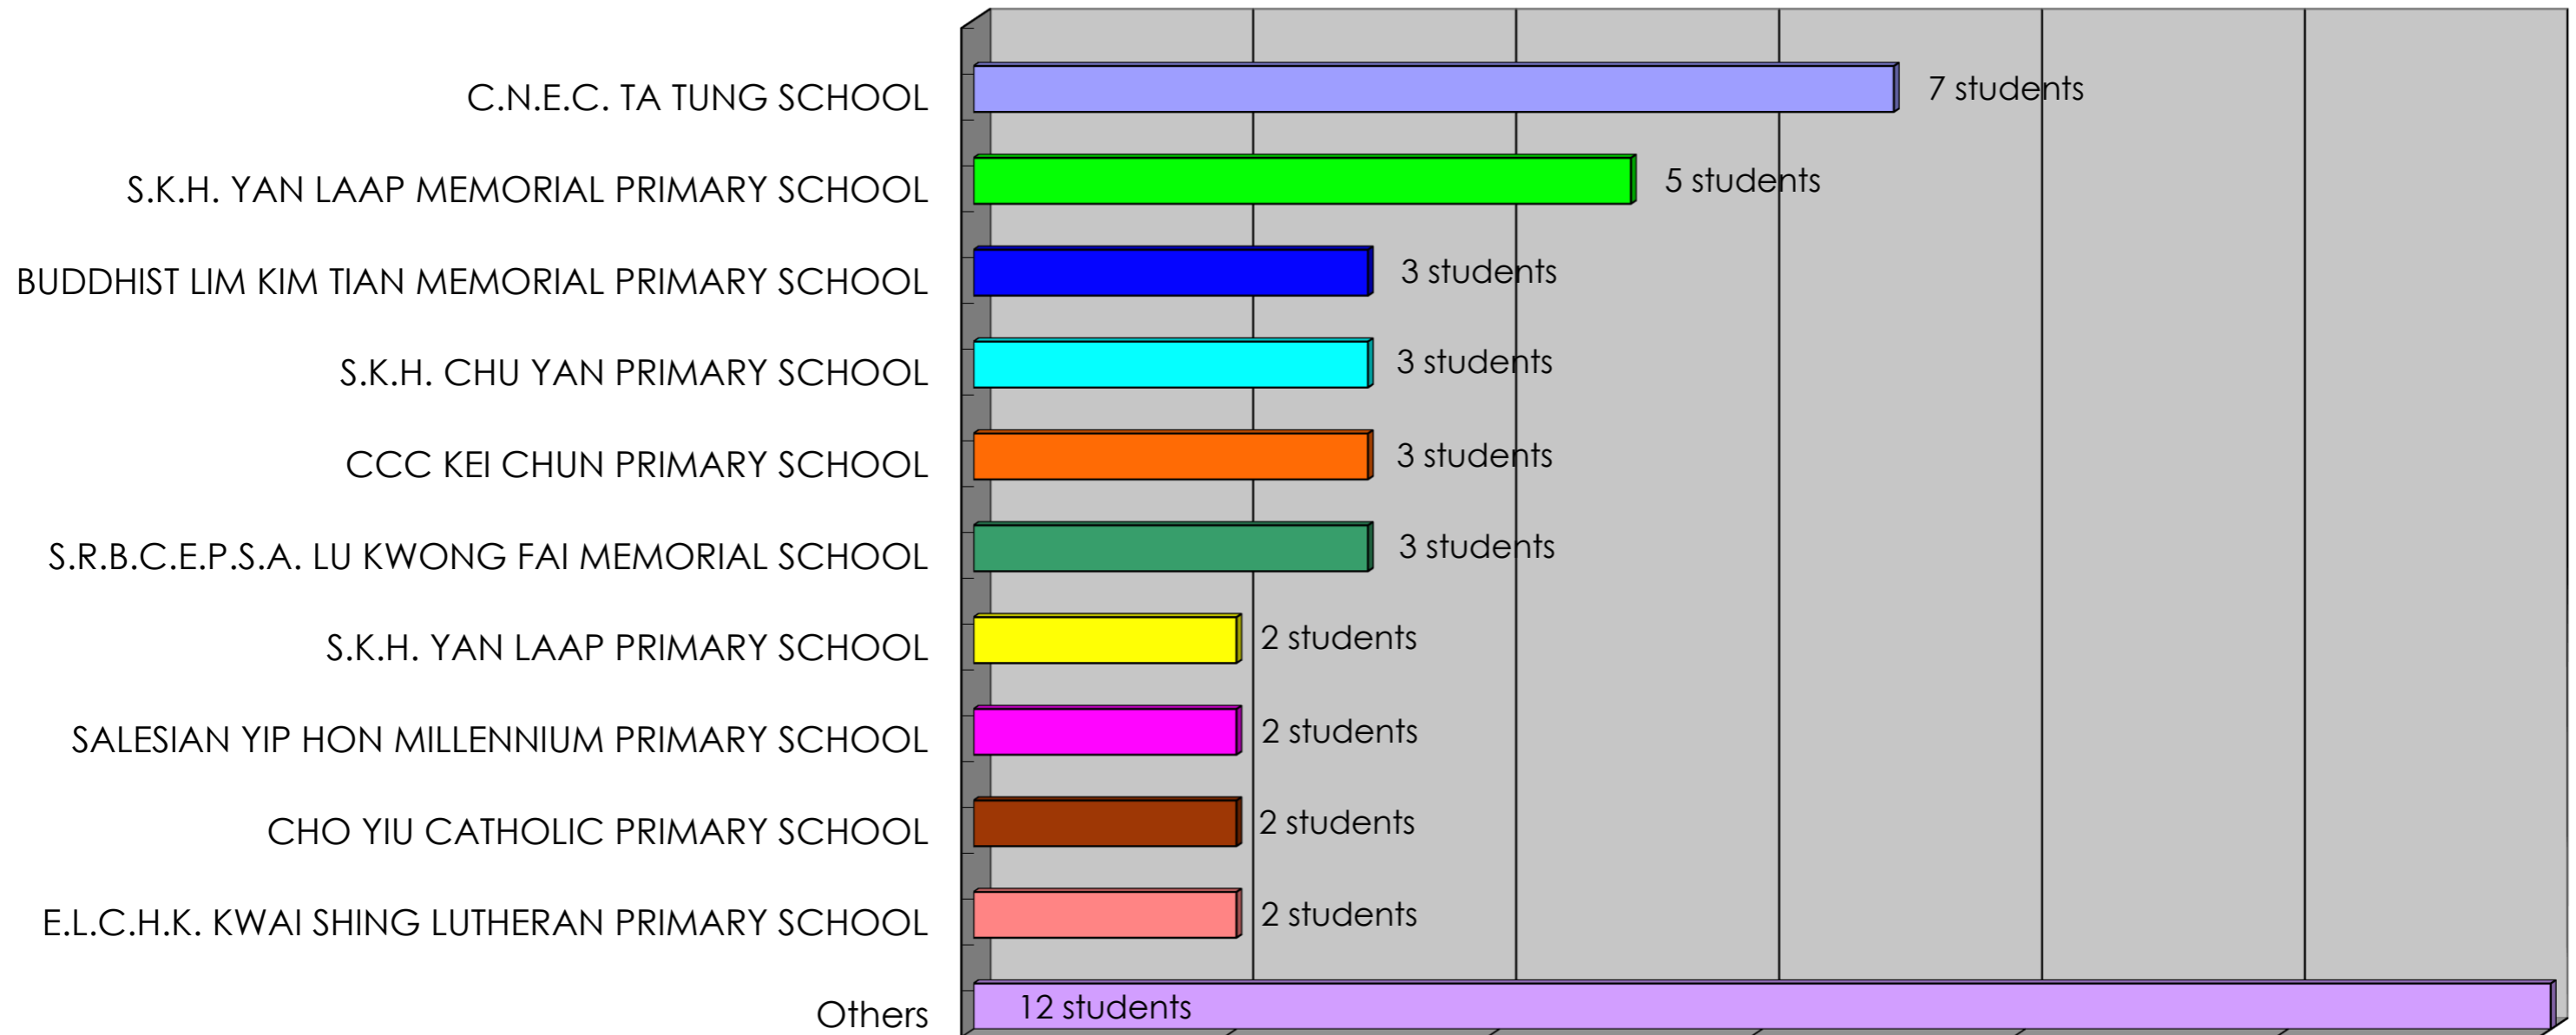

Primary One Allocation in school year 2022/23

*A total of 44 graduates participated in the Primary One Allocation this year.

There are 26 graduates who have been successfully assigned in the first stage of "Discretionary Places Admission". In the second stage of "Central Allocation", there are 18 graduates participated, of which 13 graduates were assigned the first 3 choices.

Others : TSUEN WAN PUBLIC HO CHUEN YIU MEMORIAL PRIMARY SCHOOL, C.C.C. KEI WAI PRIMARY SCHOOL, S.K.H. CHU OI PRIMARY SCHOOL, S.K.H. CHU OI PRIMARY SCHOOL (LEI MUK SHUE), S.K.H. HO CHAK WAN PRIMARY SCHOOL, LEI MUK SHUE CATHOLIC PRIMARY SCHOOL, TSUEN WAN TRADE ASSOCIATION PRIMARY SCHOOL, ASBURY METHODIST PRIMARY SCHOOL, BUDDHIST LAM BING YIM MEMORIAL SCHOOL, SHARON LUTHERAN SCHOOL...